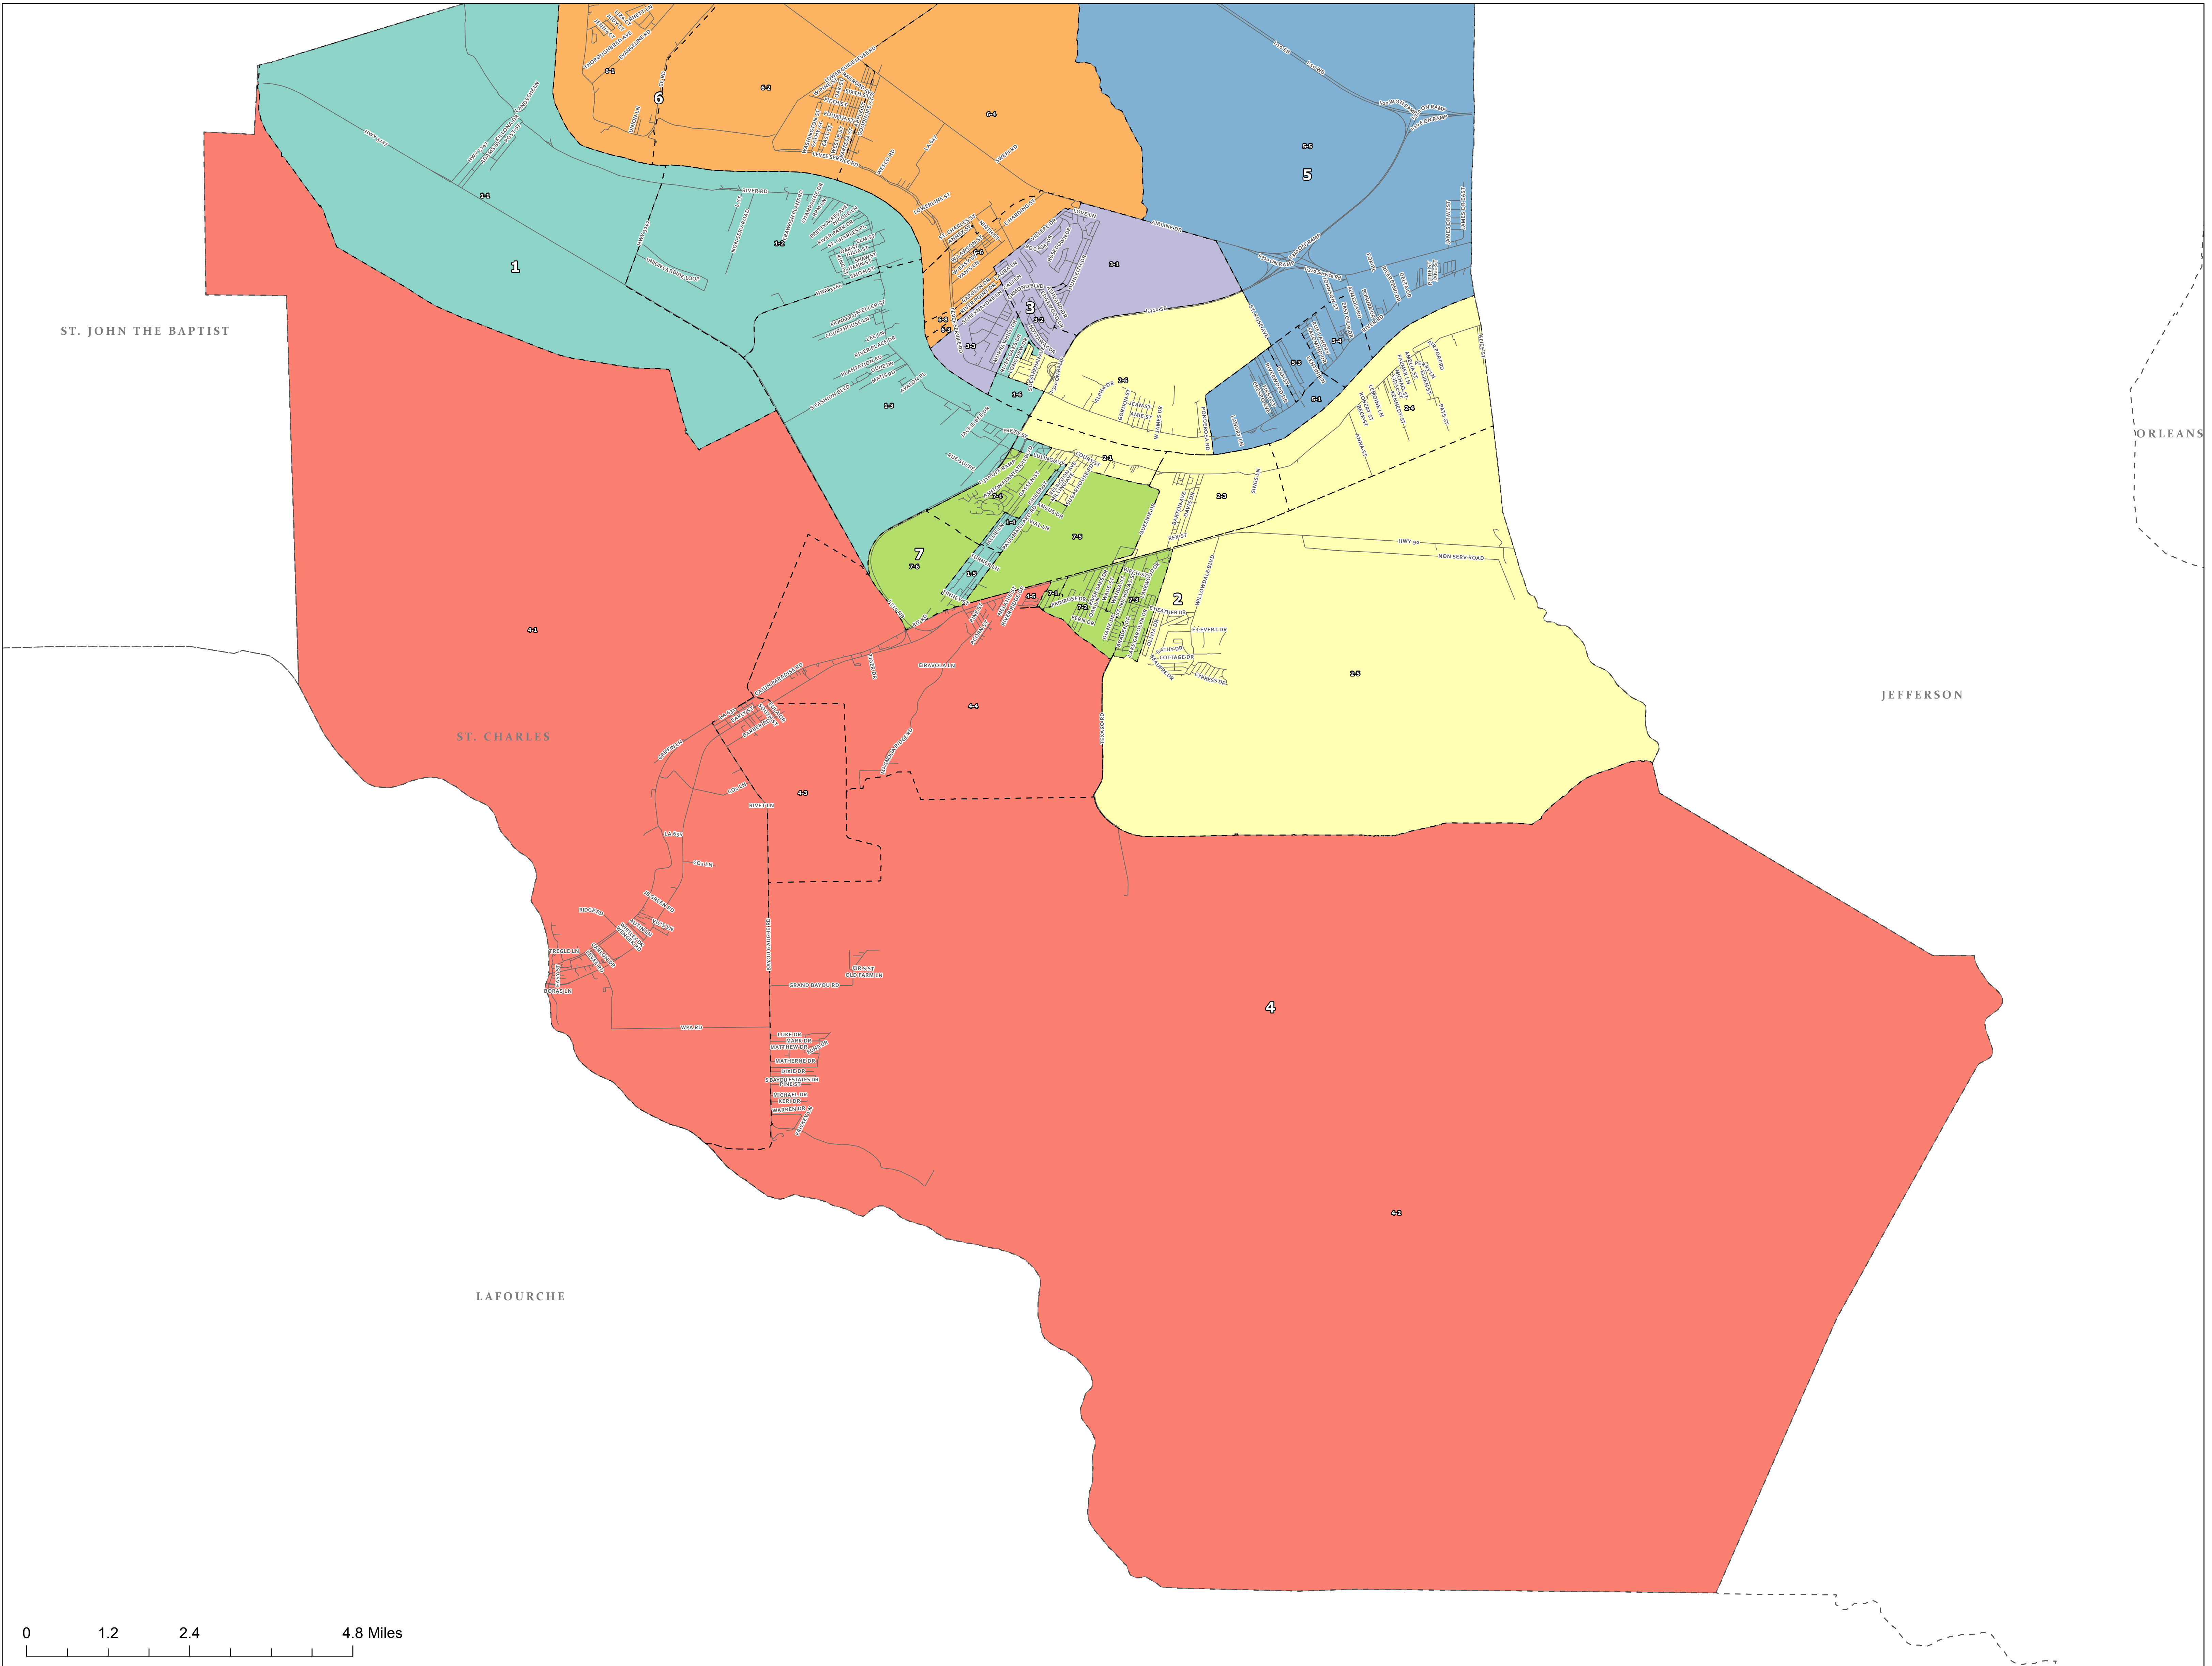

Council District 4

- Precincts (Mergers)
- Council Districts
- DISTRICT
- 1
- 2
- 3
- 4
- 5
- 6
- 7

ST. CHARLES PARISH

LOUISIANA